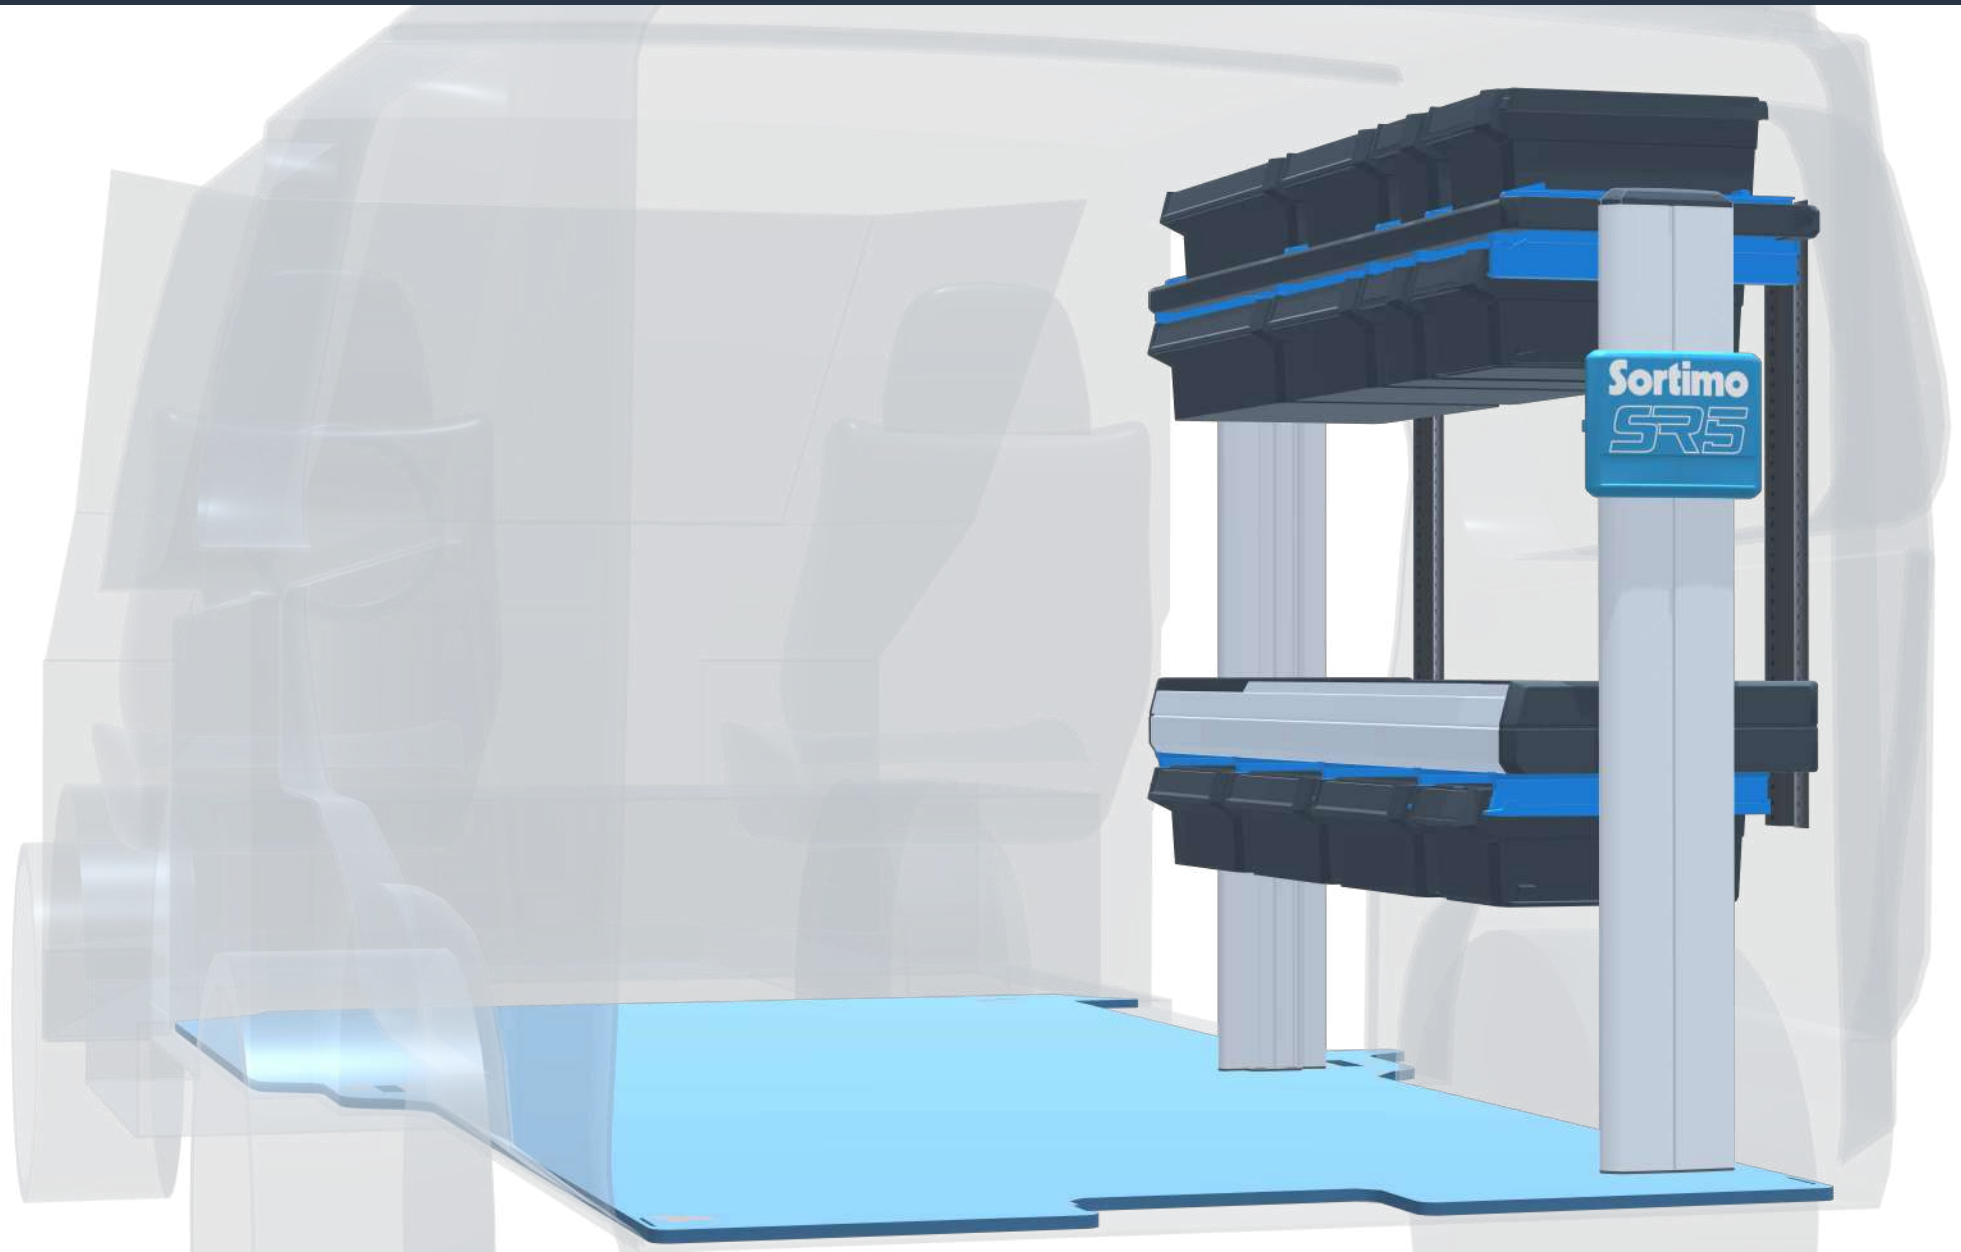

PERSONAL CONFIGURATION

created on 01.03.2022