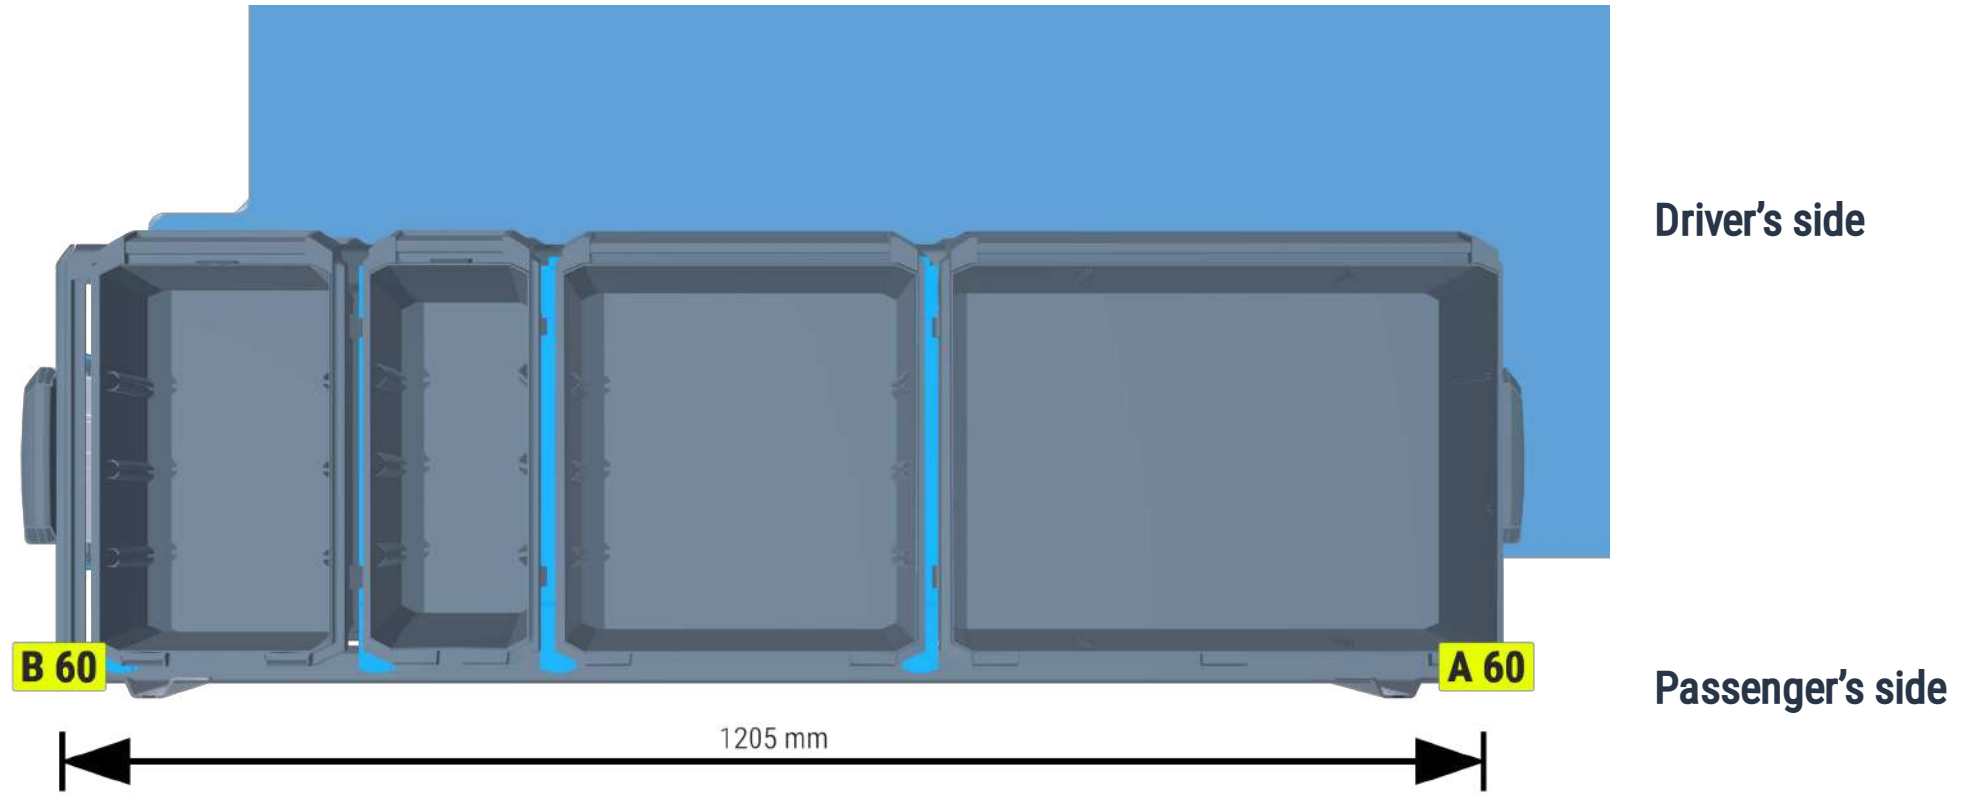

PERSONAL CONFIGURATION

created on 01.03.2022

PLANNING DOCUMENT

Citroën Jumpy 2016

Front-wheel drive | Sliding door right | Hinged door | XL 5309 mm

Sortimo[®]

PERSONAL CONFIGURATION

created on 01.03.2022